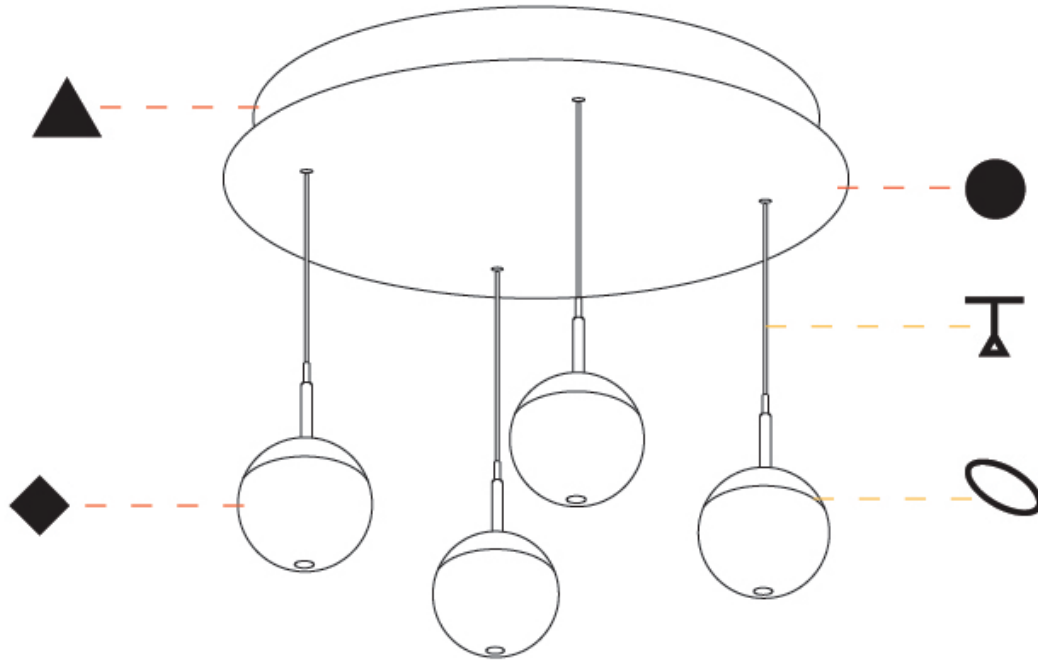

G-MINI ROUND SNOOKER SUSPENSION

A300641-

PROJECT	_____
TYPE	_____
SPECIFIER	_____
QUANTITY	_____
DATE	_____

A