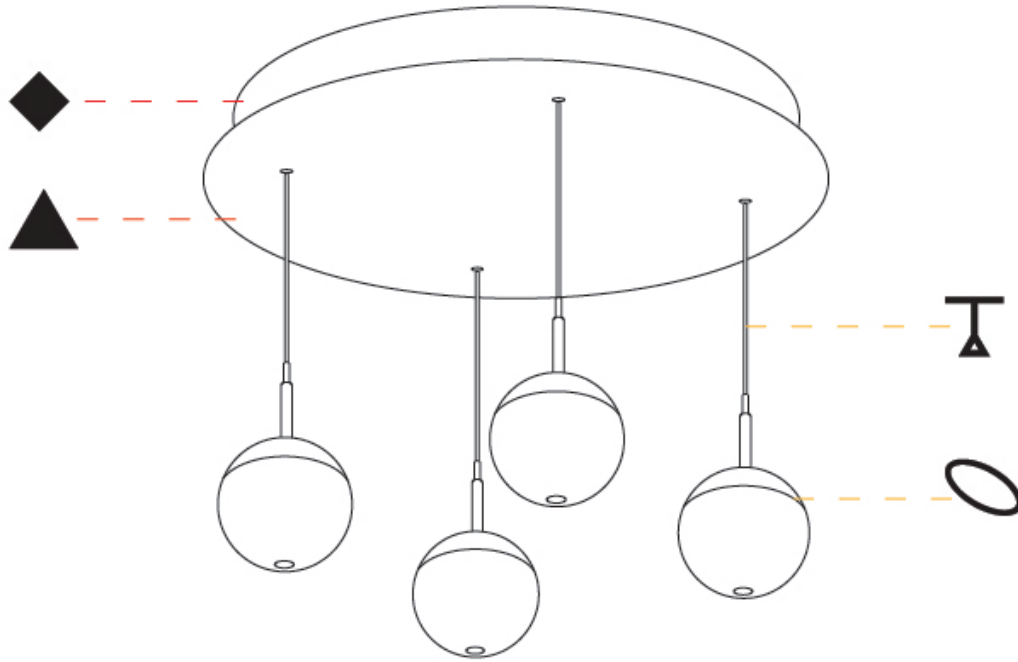

G-MINI ROUND SNOOKER METAL SUSPENSION

A300642-

PROJECT	_____
TYPE	_____
SPECIFIER	_____
QUANTITY	_____
DATE	_____

A