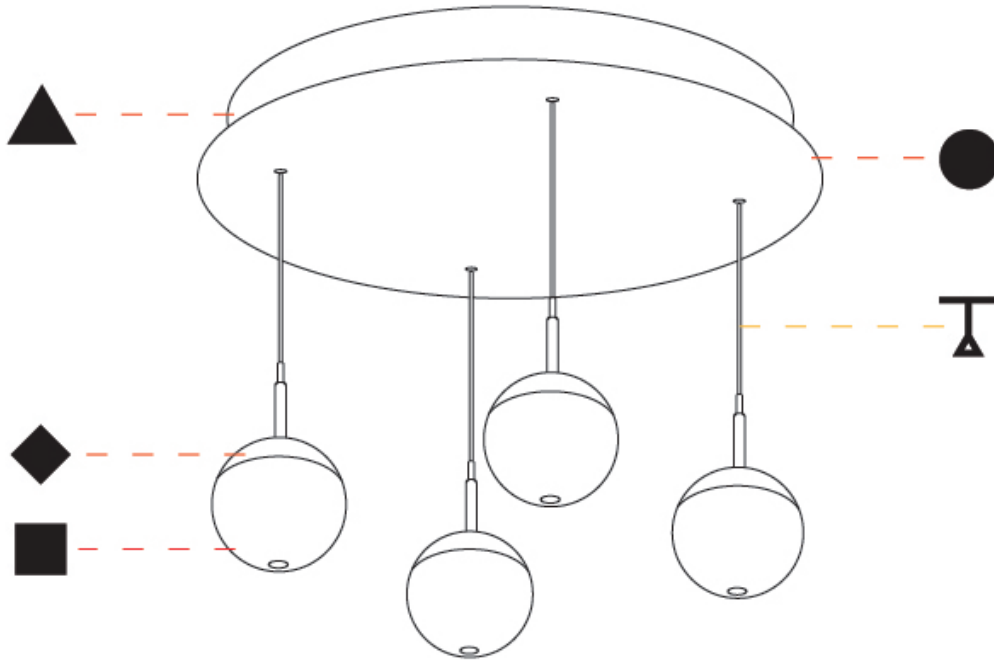

G-MINI ROUND SNOOKER GLASS SUSPENSION

A300644-

PROJECT	_____
TYPE	_____
SPECIFIER	_____
QUANTITY	_____
DATE	_____

A