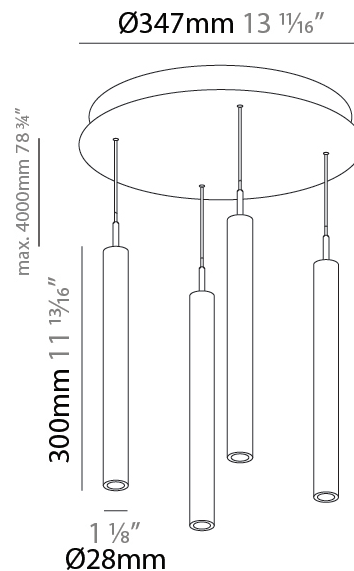

GENERAL

Series: G-Mini Round
Subseries: G-Mini Round Hangover
Partner: Prolicht
Division: Architectural
Installation: Suspension
Product Type: Clusters
Mounting Location: Ceiling
Light Distribution: Direct

PHYSICAL

Shape: Cylinder
Diameter (mm): 347
Diameter (in): 13 11/16
Height (mm): 300
Height (in): 11 13/16
Fixture Finish: SSR / BKV / CWI / CRY / HAB / UFT / ITA / RUA / FTG / MYG / LOD / PUS / FRO / FUP / KIA / POP / BLS / SPG / MEY / GOH / CHC / COM / ABZ / JAG / OBR / MOS / ROR
Accent Finish: NOF / COP / MIR / SSS
Fixture Material: Extruded Aluminum / Steel
Cable Details: 2000mm/78 3/4" / 4000mm/157 1/2" - Cable, Black, Green, Orange, Red, White

ELECTRICAL

Lamp Type: LED (Zhaga Standard)
Input Wattage (W): 26
Total Output Wattage (W): 23.7
Dimming: Tri-Mode (Non-Dimming and Phase Dimming (120Vac only) and 0-10V Dimming)
Driver Included: Yes
Driver Location: Integrated
Driver Type: Constant Current - Universal
Driver Class: Class 2
Input Voltage (V): 120 - 277

LED

Color Temperature (°K): 2700 / 3000 / 3500 / 4000
Max. Delivered Lumen (lm): 1614 / 1709 / 1804 / 1852
Nominal Lumen (lm): 1840 / 1949 / 2057 / 2112
CRI: >90 CRI
Lamp Life (hrs): 50000

OPTICAL

Beam Angle: 20 / 26 / 56

RATINGS AND CERTIFICATIONS

Certified By: Certified for North American Standards
IP rating: IP20