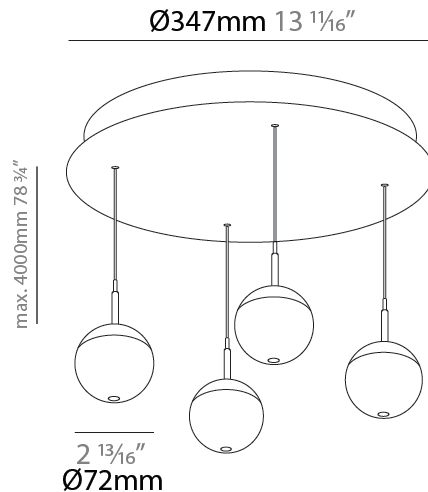

GENERAL

Series: G-Mini Round
Subseries: G-Mini Round Snooker Metal
Partner: Prolicht
Division: Architectural
Installation: Suspension
Product Type: Clusters
Mounting Location: Ceiling
Light Distribution: Downlight

PHYSICAL

Shape: Sphere
Diameter (mm): 347
Diameter (in): 13 13/16
Height (mm): 72
Height (in): 2 13/16
Fixture Finish: CHR
Holder Finish: SSR / BKV / CWI / CRY / HAB / LAG / UFT / ITA / RUA / RUR / MIC / FTG / MYG / TWT / LOD / PUS / FRO / FUP / KIA / POP / BLS / SPG / MEY / GOH / GUM / CHC / COM / ABZ / JAG
Fixture Material: Aluminum Die Cast
Cable Details: 2000mm/78 3/4" or 4000mm/157 1/2" Cable - Color Options: Black / White / Orange / Red / Green

ELECTRICAL

Lamp Type: LED (Zhaga Standard)
Input Wattage (W): 26
Total Output Wattage (W): 23.7
Dimming: Tri-Mode (Non-Dimming and Phase Dimming (120Vac only) and 0-10V Dimming)
Driver Included: Yes
Driver Location: Integrated
Driver Type: Constant Current - Universal
Driver Class: Class 2
Input Voltage (V): 120 - 277

LED

Color Temperature (°K): 2700 / 3000 / 3500 / 4000
Max. Delivered Lumen (lm): 1240 / 1313 / 1386 / 1423
Nominal Lumen (lm): 1840 / 1949 / 2057 / 2112
CRI: >90 CRI
Lamp Life (hrs): 50000

OPTICAL

Beam Angle: 32 / 58

RATINGS AND CERTIFICATIONS

Certified By: Certified for North American Standards
IP rating: IP20