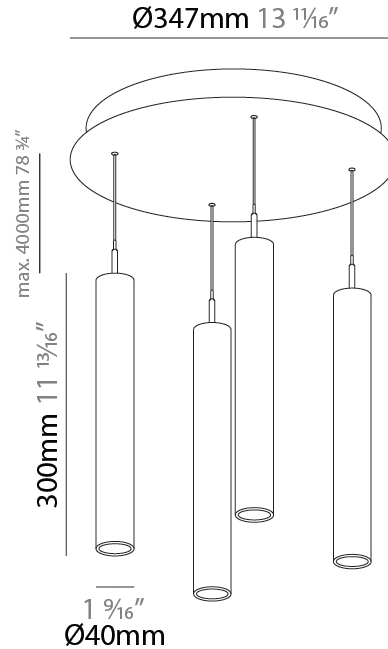

GENERAL

Series: G-Mini Round
Subseries: G-Mini Round Hangover
Partner: Prolicht
Division: Architectural
Installation: Suspension
Product Type: Clusters
Mounting Location: Ceiling
Light Distribution: Direct

PHYSICAL

Shape: Cylinder
Diameter (mm): 347
Diameter (in): 13 11/16
Height (mm): 300
Height (in): 11 13/16
Fixture Finish: SSR / BKV / CWI / CRY / HAB / UFT / ITA / RUA / FTG / MYG / LOD / PUS / FRO / FUP / KIA / POP / BLS / SPG / MEY / GOH / CHC / COM / ABZ / JAG / OBR / MOS / ROR
Accent Finish: NOF / COP / MIR / SSS
Fixture Material: Extruded Aluminum / Steel
Cable Details: 2000mm/78 3/4" / 4000mm/157 1/2" - Cable, Black, Green, Orange, Red, White

ELECTRICAL

Lamp Type: LED (Zhaga Standard)
Input Wattage (W): 39
Total Output Wattage (W): 35.4
Dimming: Non-Dimmable
Driver Included: Yes
Driver Location: Integrated
Driver Type: Constant Current - Universal
Driver Class: Class 2
Input Voltage (V): 120 - 277

LED

Color Temperature (°K): 2700 / 3000 / 3500 / 4000
Max. Delivered Lumen (lm): 2776 / 2904 / 3012 / 3080
Nominal Lumen (lm): 3878 / 4056 / 4206 / 4301
CRI: >90 CRI
Lamp Life (hrs): 50000

OPTICAL

Beam Angle: 40 / 52

RATINGS AND CERTIFICATIONS

Certified By: Certified for North American Standards
IP rating: IP20