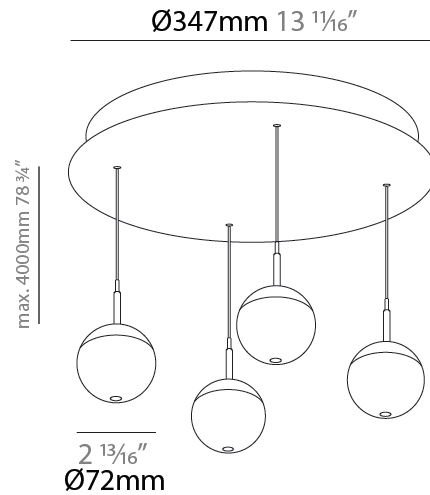

GENERAL

Series: G-Mini Round
Subseries: G-Mini Round Snooker Glass
Partner: Prolicht
Division: Architectural
Installation: Suspension
Product Type: Clusters
Mounting Location: Ceiling
Light Distribution: Downlight

PHYSICAL

Shape: Sphere
Diameter (mm): 347
Diameter (in): 13 13/16
Height (mm): 72
Height (in): 2 13/16
Fixture Finish: SSR / BKV / CWI / CRY / HAB / UFT / ITA / RUA / FTG / MYG / LOD / PUS / FRO / FUP / KIA / POP / BLS / SPG / MEY / GOH / CHC / COM / ABZ / JAG / OBR / MOS / ROR
Accent Finish: NOF / COP / MIR / SSS
Fixture Material: Aluminum Die Cast
Cable Details: 2000mm/78 3/4" or 4000mm/157 1/2" Cable - Color Options: Black / White / Orange / Red / Green

ELECTRICAL

Lamp Type: LED (Zhaga Standard)
Input Wattage (W): 26
Total Output Wattage (W): 23.7
Dimming: Tri-Mode (Non-Dimming and Phase Dimming (120Vac only) and 0-10V Dimming)
Driver Included: Yes
Driver Location: Integrated
Driver Type: Constant Current - Universal
Driver Class: Class 2
Input Voltage (V): 120 - 277

LED

Color Temperature (°K): 2700 / 3000 / 3500 / 4000
Max. Delivered Lumen (lm): 1240 / 1313 / 1386 / 1423
Nominal Lumen (lm): 1840 / 1949 / 2057 / 2112
CRI: >90 CRI
Lamp Life (hrs): 50000

OPTICAL

Beam Angle: 32 / 58

RATINGS AND CERTIFICATIONS

Certified By: Certified for North American Standards
IP rating: IP20