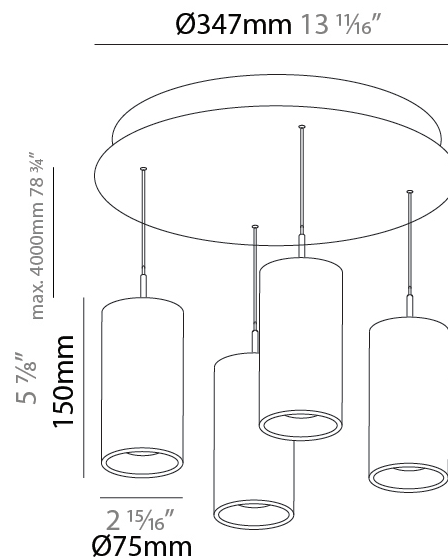

GENERAL

Series: G-Mini Round
Subseries: G-Mini Round Hangover
Partner: Prolicht
Division: Architectural
Installation: Suspension
Product Type: Clusters
Mounting Location: Ceiling
Light Distribution: Direct

PHYSICAL

Shape: Cylinder
Diameter (mm): 75
Diameter (in): 2 ¹⁵/₁₆
Length (mm): 1200
Length (in): 47 ¹/₄
Height (mm): 150
Height (in): 5 ⁷/₈

Diffuser: Shine Ring - NOR / OPL / YEL / ORA / RED / BLU / GRN
Fixture Finish: SSR / BKV / CWI / CRY / HAB / UFT / ITA / RUA / FTG / MYG / LOD / PUS / FRO / FUP / KIA / POP / BLS / SPG / MEY / GOH / CHC / COM / ABZ / JAG / OBR / MOS / ROR
Accent Finish: NOF / COP / MIR / SSS
Fixture Material: Extruded Aluminum / Steel
Cable Details: 2000mm/78 3/4" / 4000mm/157 1/2" - Cable, Black, Green, Orange, Red, White

ELECTRICAL

Lamp Type: LED (Zhaga Standard)
Input Wattage (W): 26
Total Output Wattage (W): 23.7
Dimming: Non-Dimmable
Driver Included: Yes
Driver Location: Integrated
Driver Type: Constant Current - Universal
Driver Class: Class 2
Input Voltage (V): 120 - 277

LED

Color Temperature (°K): 2700 / 3000 / 3500 / 4000
Max. Delivered Lumen (lm): 1557 / 1649 / 1740 / 1787
Nominal Lumen (lm): 1840 / 1949 / 2057 / 2112
CRI: >90 CRI
Lamp Life (hrs): 50000

OPTICAL

Beam Angle: 6 / 22 / 38

RATINGS AND CERTIFICATIONS

Certified By: Certified for North American Standards
IP rating: IP20