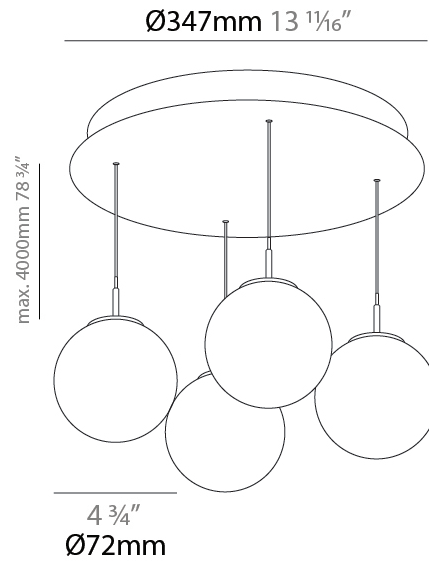

GENERAL

Series: G-Mini Round
Subseries: G-Mini Round Bilo
Partner: Prolicht
Division: Architectural
Installation: Suspension
Product Type: Clusters
Mounting Location: Ceiling
Light Distribution: Direct

PHYSICAL

Shape: Cylinder
Diameter (mm): 347
Diameter (in): 13 1/16
Height (mm): 120
Height (in): 4 3/4
Diffuser: Touch of Color - NOR / OPL / YEL / ORA / RED / BLU / GRN
Fixture Finish: SSR / BKV / CWI / CRY / HAB / UFT / ITA / RUA / FTG / MYG / LOD / PUS / FRO / FUP / KIA / POP / BLS / SPG / MEY / GOH / CHC / COM / ABZ / JAG / OBR / MOS / ROR
Accent Finish: NOF / COP / MIR / SSS
Fixture Material: Extruded Aluminum / Steel
Cable Details: 2000mm/78 3/4" / 4000mm/157 1/2" - Cable, Black, Green, Orange, Red, White

ELECTRICAL

Lamp Type: LED (Zhaga Standard)
Input Wattage (W): 26
Total Output Wattage (W): 23.7
Dimming: Tri-Mode (Non-Dimming and Phase Dimming (120Vac only) and 0-10V Dimming)
Driver Included: Yes
Driver Location: Integrated
Driver Type: Constant Current - Universal
Driver Class: Class 2
Input Voltage (V): 120 - 277

LED

Color Temperature (°K): 2700 / 3000 / 3500 / 4000
Max. Delivered Lumen (lm): 1424 / 1507 / 1591 / 1634
Nominal Lumen (lm): 1840 / 1949 / 2057 / 2112
CRI: >90 CRI
Lamp Life (hrs): 50000

OPTICAL

Beam Angle: 180

RATINGS AND CERTIFICATIONS

Certified By: Certified for North American Standards
IP rating: IP20