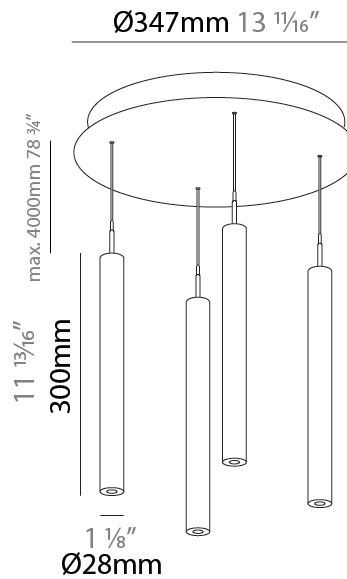

GENERAL

Series: G-Mini Round
Subseries: G-Mini Round Hangover
Partner: Prolicht
Division: Architectural
Installation: Suspension
Product Type: Clusters
Mounting Location: Ceiling
Light Distribution: Direct

PHYSICAL

Shape: Cylinder
Diameter (mm): 347
Diameter (in): 13 11/16
Height (mm): 300
Height (in): 11 13/16
Diffuser: Shine Ring - NOR / OPL / YEL / ORA / RED / BLU / GRN
Fixture Finish: SSR / BKV / CWI / CRY / HAB / UFT / ITA / RUA / FTG / MYG / LOD / PUS / FRO / FUP / KIA / POP / BLS / SPG / MEY / GOH / CHC / COM / ABZ / JAG / OBR / MOS / ROR
Accent Finish: NOF / COP / MIR / SSS
Fixture Material: Extruded Aluminum / Steel
Cable Details: 2000mm/78 3/4" / 4000mm/157 1/2" - Cable, Black, Green, Orange, Red, White

ELECTRICAL

Lamp Type: LED (Zhaga Standard)
Input Wattage (W): 26
Total Output Wattage (W): 23.7
Dimming: Non-Dimmable
Driver Included: Yes
Driver Location: Integrated
Driver Type: Constant Current - Universal
Driver Class: Class 2
Input Voltage (V): 120 - 277

LED

Color Temperature (°K): 2700 / 3000 / 3500 / 4000
Max. Delivered Lumen (lm): 1557 / 1421 / 1499 / 1450
Nominal Lumen (lm): 1840 / 1949 / 2057 / 2112
CRI: >90 CRI
Lamp Life (hrs): 50000

OPTICAL

Beam Angle: 32 / 58

RATINGS AND CERTIFICATIONS

Certified By: Certified for North American Standards
IP rating: IP20