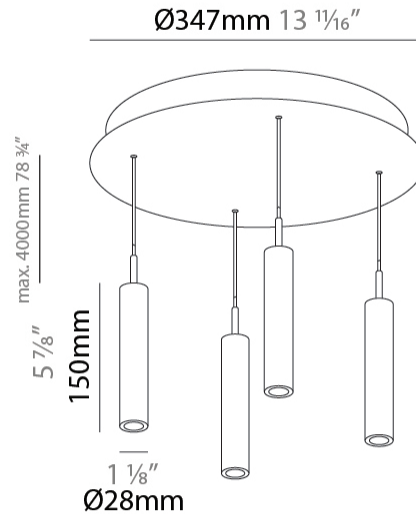

GENERAL

Series: G-Mini Round
Subseries: G-Mini Round Hangover
Partner: Prolicht
Division: Architectural
Installation: Suspension
Product Type: Clusters
Mounting Location: Ceiling
Light Distribution: Direct

PHYSICAL

Shape: Cylinder
Diameter (mm): 347
Diameter (in): 13 11/16
Height (mm): 150
Height (in): 5 7/8
Fixture Finish: SSR / BKV / CWI / CRY / HAB / UFT / ITA / RUA / FTG / MYG / LOD / PUS / FRO / FUP / KIA / POP / BLS / SPG / MEY / GOH / CHC / COM / ABZ / JAG / OBR / MOS / ROR
Accent Finish: NOF / COP / MIR / SSS
Fixture Material: Extruded Aluminum / Steel
Cable Details: 2000mm/78 3/4" / 4000mm/157 1/2" - Cable, Black, Green, Orange, Red, White

ELECTRICAL

Lamp Type: LED (Zhaga Standard)
Input Wattage (W): 26
Total Output Wattage (W): 23.7
Dimming: Tri-Mode (Non-Dimming and Phase Dimming (120Vac only) and 0-10V Dimming)
Driver Included: Yes
Driver Location: Integrated
Driver Type: Constant Current - Universal
Driver Class: Class 2
Input Voltage (V): 120 - 277

LED

Color Temperature (°K): 2700 / 3000 / 3500 / 4000
Max. Delivered Lumen (lm): 1614 / 1709 / 1804 / 1852
Nominal Lumen (lm): 1840 / 1949 / 2057 / 2112
CRI: >90 CRI
Lamp Life (hrs): 50000

OPTICAL

Beam Angle: 20 / 26 / 56

RATINGS AND CERTIFICATIONS

Certified By: Certified for North American Standards
IP rating: IP20