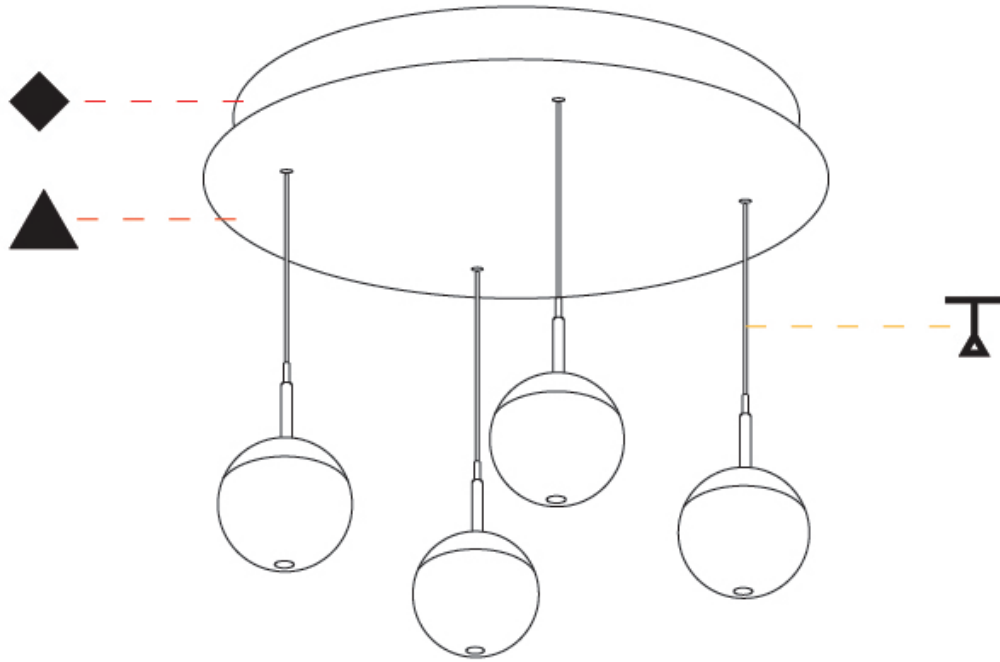

G-MINI ROUND SNOOKER METAL SUSPENSION

A300643-

PROJECT	_____
TYPE	_____
SPECIFIER	_____
QUANTITY	_____
DATE	_____

A