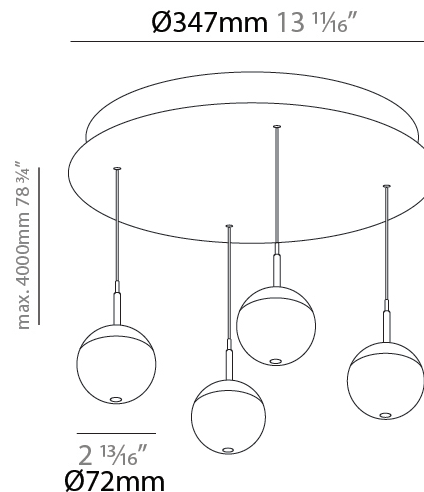

GENERAL

Series: G-Mini Round
Subseries: G-Mini Round Snooker
Partner: Prolicht
Division: Architectural
Installation: Suspension
Product Type: Clusters
Mounting Location: Ceiling
Light Distribution: Downlight

PHYSICAL

Shape: Round
Diameter (mm): 347
Diameter (in): 13 13/16
Height (mm): 72
Height (in): 2 13/16
Fixture Finish: SSR / BKV / CWI / CRY / HAB / UFT / ITA / RUA / FTG / MYG / LOD / PUS / FRO / FUP / KIA / POP / BLS / SPG / MEY / GOH / CHC / COM / ABZ / JAG / OBR / MOS / ROR
Accent Finish: OPL / YEL / ORA / RED / BLU / GRN
Fixture Material: Aluminum Die Cast
Cable Details: 2000mm/78 3/4" or 4000mm/157 1/2" Cable - Color Options: Black / White / Orange / Red / Green

ELECTRICAL

Lamp Type: LED (Zhaga Standard)
Input Wattage (W): 26
Total Output Wattage (W): 23.7
Dimming: Tri-Mode (Non-Dimming and Phase Dimming (120Vac only) and 0-10V Dimming)
Driver Included: Yes
Driver Location: Integrated
Driver Type: Constant Current - Universal
Driver Class: Class 2
Input Voltage (V): 120 - 277

LED

Color Temperature (°K): 2700 / 3000 / 3500 / 4000
Max. Delivered Lumen (lm): 1240 / 1313 / 1386 / 1423
Nominal Lumen (lm): 1840 / 1949 / 2057 / 2112
CRI: >90 CRI
Lamp Life (hrs): 50000

OPTICAL

Beam Angle: 32 / 58

RATINGS AND CERTIFICATIONS

Certified By: Certified for North American Standards
IP rating: IP20