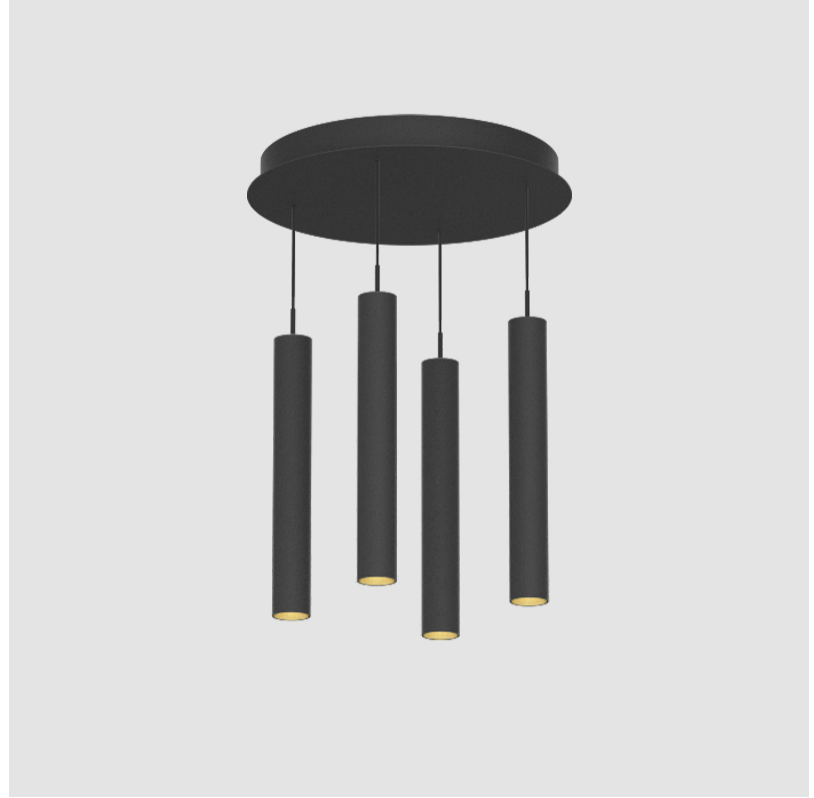

GENERAL

Series: G-Mini Round
Subseries: G-Mini Round Hangover
Partner: Prolicht
Division: Architectural
Installation: Suspension
Product Type: Clusters
Mounting Location: Ceiling
Light Distribution: Direct

PHYSICAL

Shape: Cylinder
Diameter (mm): 347
Diameter (in): 13 11/16
Height (mm): 300
Height (in): 11 13/16
Fixture Finish: SSR / BKV / CWI / CRY / HAB / UFT / ITA / RUA / FTG / MYG / LOD / PUS / FRO / FUP / KIA / POP / BLS / SPG / MEY / GOH / CHC / COM / ABZ / JAG / OBR / MOS / ROR
Accent Finish: NOF / COP / MIR / SSS
Fixture Material: Extruded Aluminum / Steel
Cable Details: 2000mm/78 3/4" / 4000mm/157 1/2" - Cable, Black, Green, Orange, Red, White

ELECTRICAL

Lamp Type: LED (Zhaga Standard)
Input Wattage (W): 39
Total Output Wattage (W): 35.4
Dimming: Non-Dimmable
Driver Included: Yes
Driver Location: Integrated
Driver Type: Constant Current - Universal
Driver Class: Class 2
Input Voltage (V): 120 - 277

LED

Color Temperature (°K): 2700 / 3000 / 3500 / 4000
Max. Delivered Lumen (lm): 2776 / 2904 / 3012 / 3080
Nominal Lumen (lm): 3878 / 4056 / 4206 / 4301
CRI: >90 CRI
Lamp Life (hrs): 50000

OPTICAL

Beam Angle: 40 / 52

RATINGS AND CERTIFICATIONS

Certified By: Certified for North American Standards
IP rating: IP20