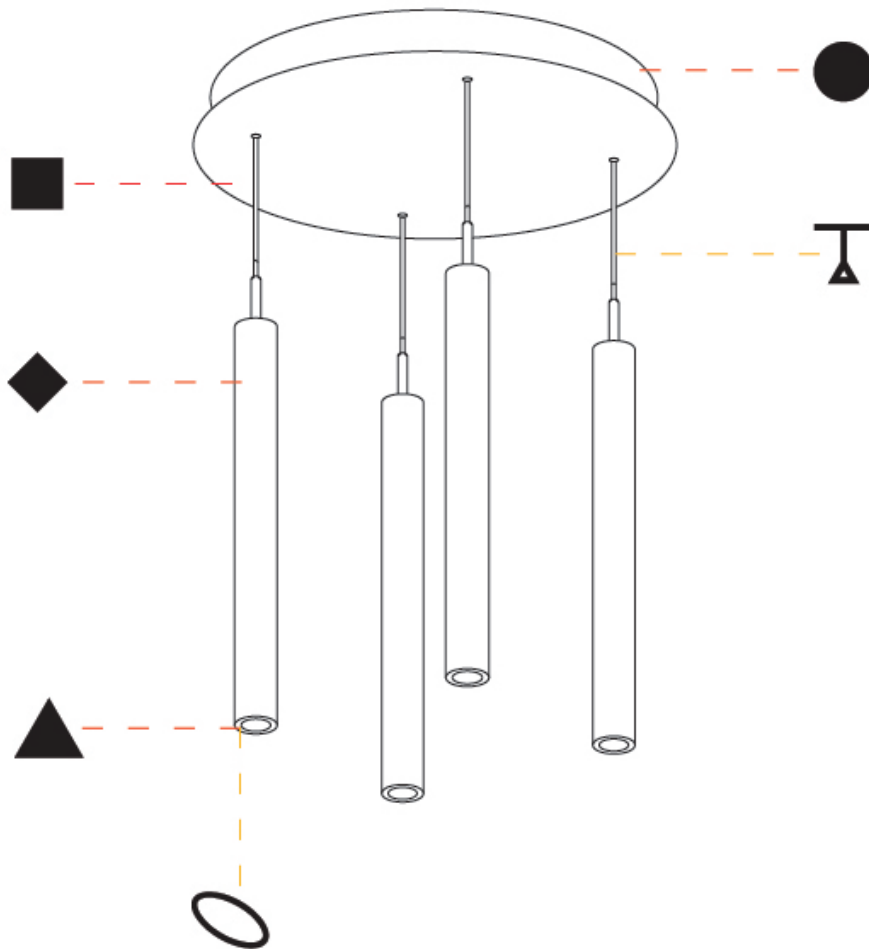

A

G-MINI ROUND HANGOVER SUSPENSION

A300628-

base number LED Dimming Finishes (Diamond) Finishes (Triangle) Finishes (Circle) Finish Options Shine Ring Beam Angle Options Cable Options

- To build a product code in our configurator select the specify button on the base model # product page
- To build a manual product code on this datasheet choose from the options listed below in blue font and add the suffix to the base model #